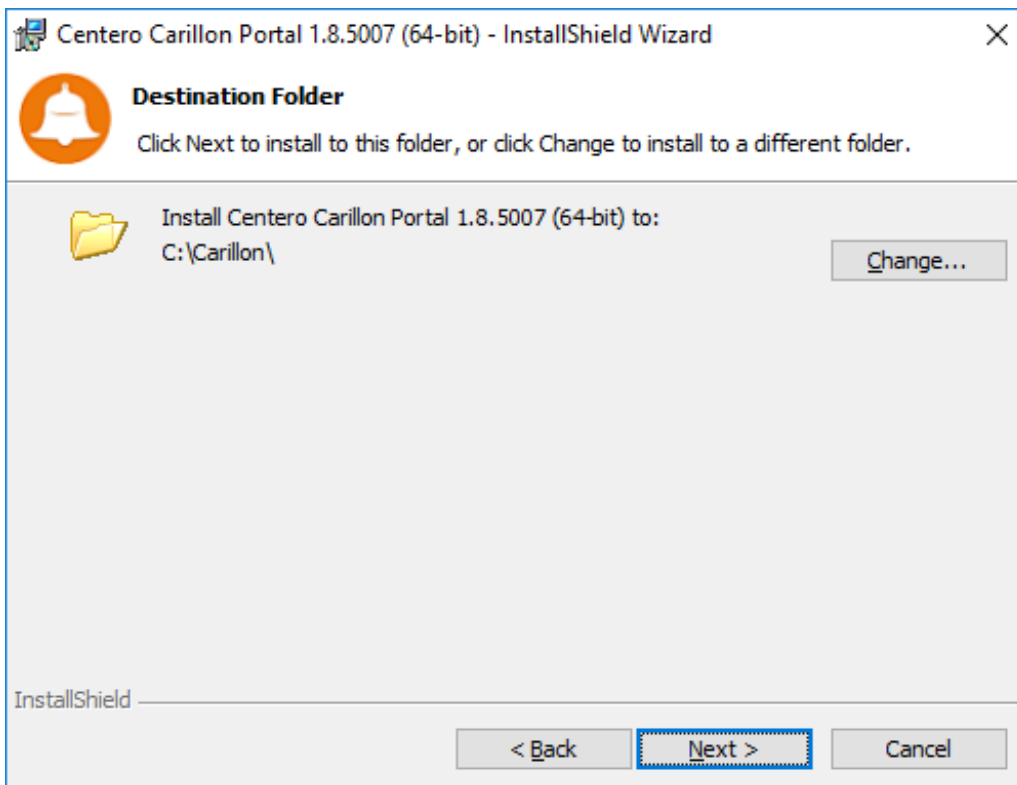

Destination folder

Last Modified on 22/08/2018 4:16 pm EEST

Destination folder page is used to specify where Centro Carillon Portal website content will be placed.

1. Change destination folder

Click to specify different destination folder for Centro Carillon Portal website content