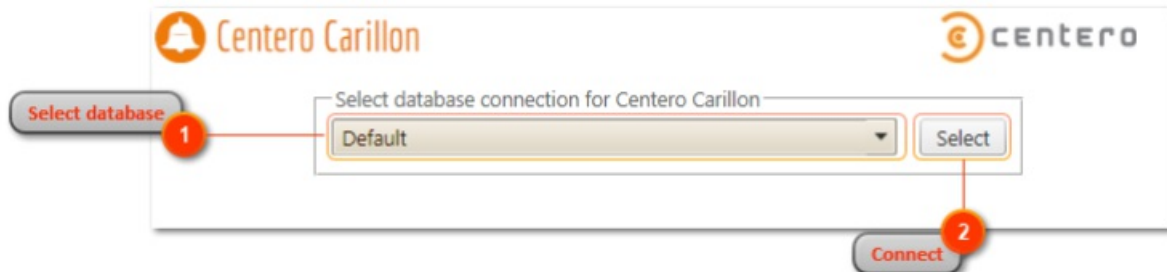

Change database

Last Modified on 25/02/2021 12:32 pm EET

If Carillon environment is configured to connect to several Carillon databases, this page allows you to connect Centro Carillon portal to selected database. Available databases can be configured in web.config file. See more information in '[web.config](#)' chapter.

1. Select database
Select desired database.
2. Connect
Connect Centro Carillon portal to selected database.